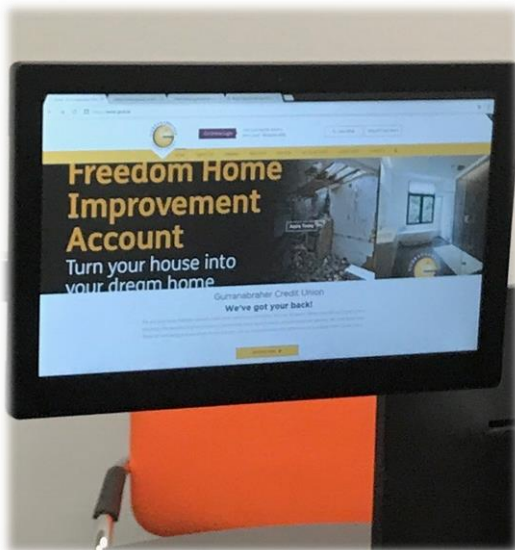

Cork Credit Union chooses AVEC and DSA for its Digital Signage Solution

Established in 1963, Gurrabraher Credit Union had humble beginnings in the basement of the Church of the Ascension, Gurrabraher, County Cork. Now a flourishing company with over 15,000 members, it has a longstanding history of seeking to provide high quality financial services to its clients. The Credit Union prides itself in providing accessible and user-friendly banking through innovative investment in the latest technology.

In keeping with its mission of innovation, Gurrabraher Credit Union sought a digital signage solution that would facilitate dynamic customer communication on LCD screens in the seating and teller areas. In addition, there was a requirement to provide members with touch screen access to the credit union's online services.

Gurrabraher Credit Union chose AVEC, a Cork based AV Company with over 25 years' experience in the industry and DSA to implement the required solution. The solution comprised professional 55" LCD panels and DSA P2 Signage Players in the teller and seating areas. Interactive signage kiosks with member access to online services were implemented using three 15.6" professional tablets powered by the DSA application

Maurice McIlwraith, MD of AVEC commented, "DSA provides the Credit Union with a user friendly, cloud based solution that allows them to deploy content on high impact LCD screens while facilitating kiosk functionality on smaller touch tablets. Content can be managed from anywhere via a web browser."